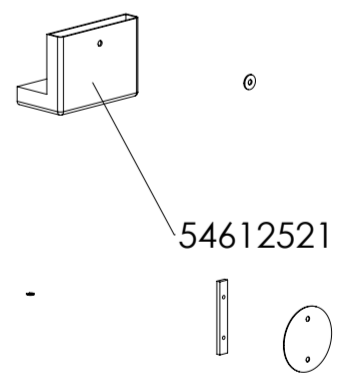

73850600
71814000
73850600

71615000
791891
731630

P - 44611500
V - 44611521

P - 71611500
V - 54611521

morsø

Construction: KDU 15.03.05
Released: KDU 10.08.06
Format: **A2**
Scale: **1:9**
Itemno.: -
Drawing no.: **6100-501 ae** Side 1 of 2

Option 6192 rear outlet

Option 6191 top outlet

Option 6191 rear outlet

Option 6140-6143-6150-6151-6190-6191-6192

Option 6148-6149

Material:		Sign.:	Date:
Weight:	-	Construction:	KDU 15.03.05
Model no.:		Released:	KDU 10.08.06
Drawing type:	-	Format:	A2
Location of file:	C:\Working\6100 Assembly\3D\ASM	Scale:	1:9
		Item no.:	-
		Drawing no.:	Side 2 of 2
		6100-501 ae	