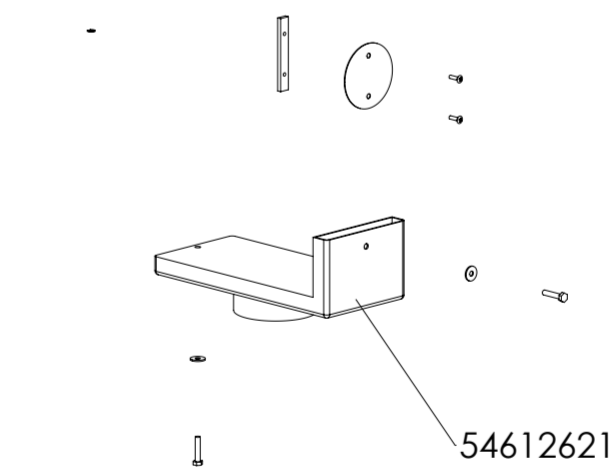

Option 6192 rear outlet

Option 6191 top outlet

Option 6191 rear outlet

Option 6140-6143-6150-6151-6190-6191-6192

Option 6148-6149

Material:		Sign.:	Date:
Weight:	-	Construction:	KDU 15.03.05
Model no.:		Released:	KDU 10.08.06
Drawing type:	-	Format:	A2
Location of file:	C:\Working\6100 Assembly\3D\ASM	Scale:	1:9
		Item no.:	-
		Drawing no.:	Side 2 of 2
		6100-501 ae	